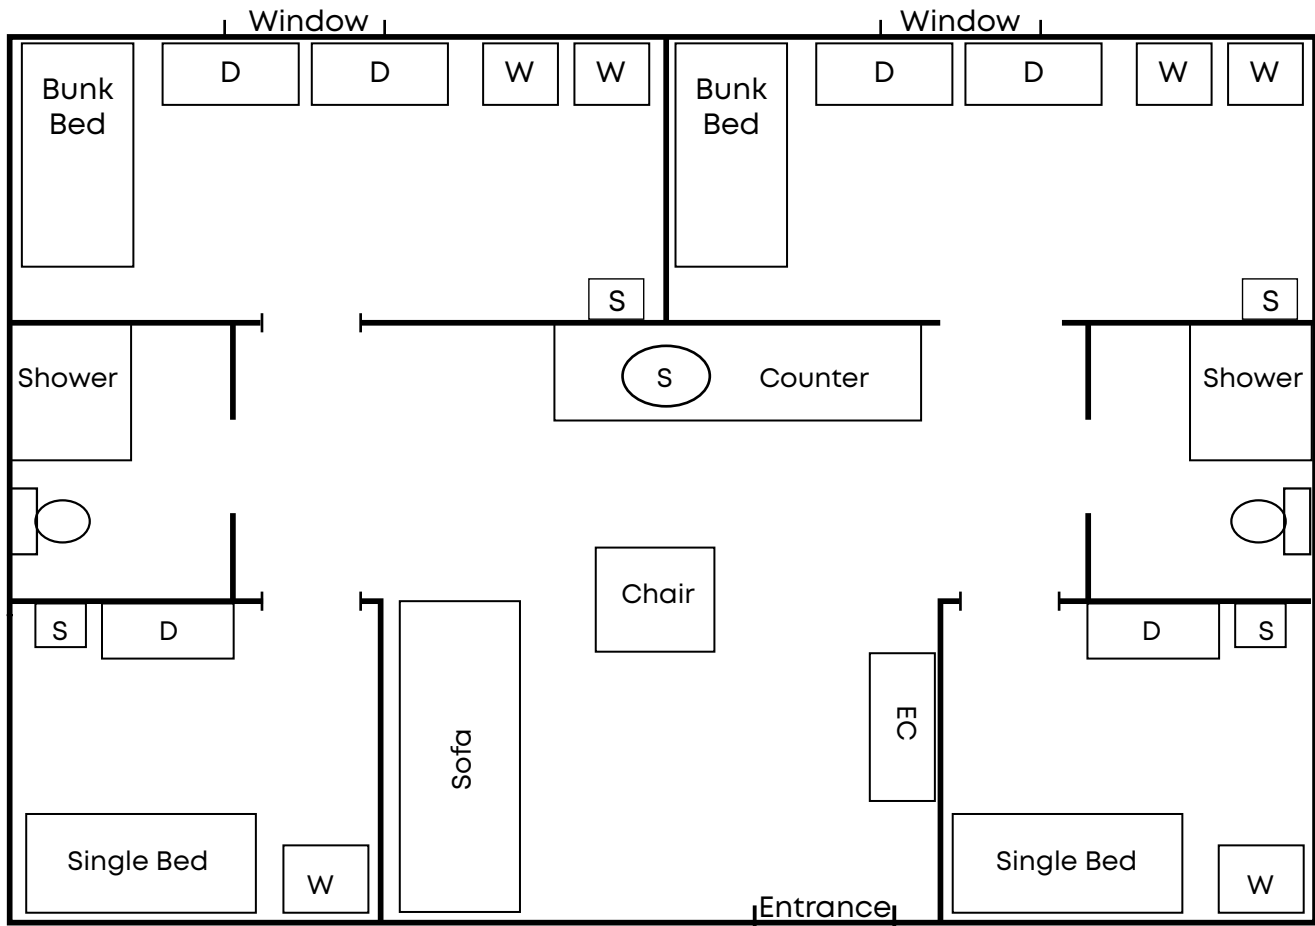

Prosser Hall Suite Layout

All resident halls have wireless internet access.

Each hall also has one landline phone in the lobby.

D = Desk
 E.C. = Entertainment Center
 S = Sink
 W = Wardrobe

The single rooms are 10' x 10'
 The double rooms are 10' x 20'

Each room is equipped with one cable TV hookup (bedrooms and common area)